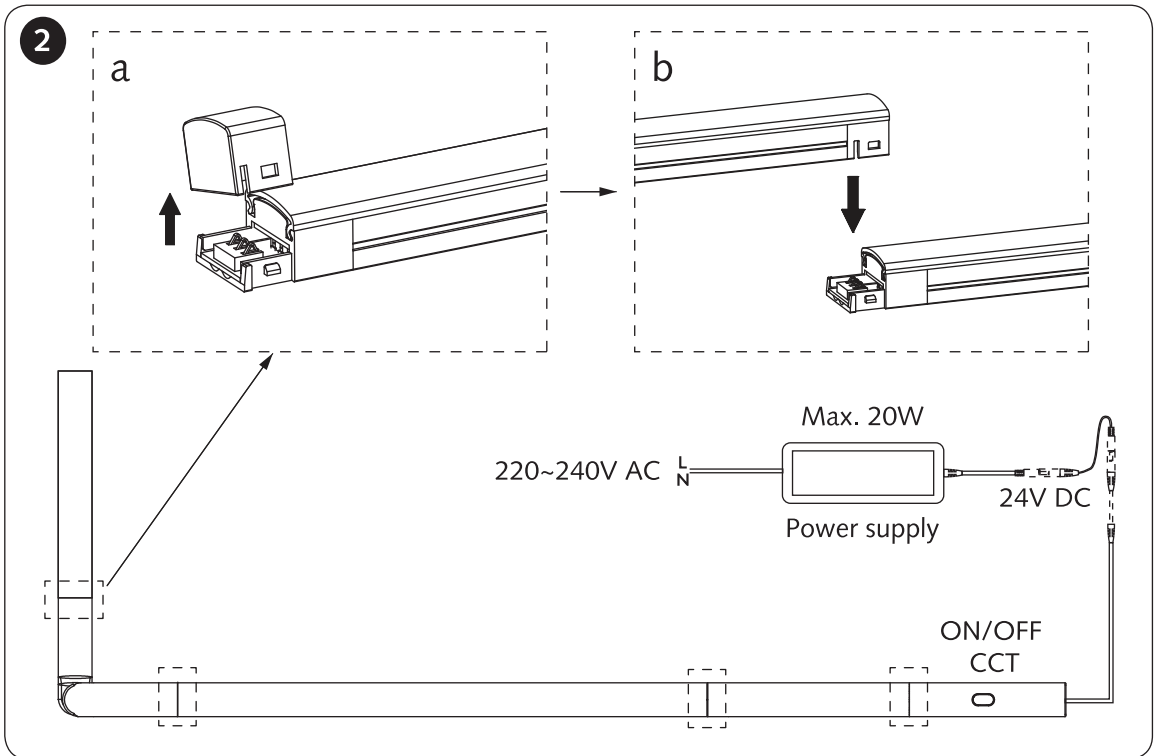

**99 749 10 Start Kit Includes**

12.5 mm  
500 mm  
16.5 mm  
x1

x1

x2

x2

x2

x1

**Accessories (optional)**

12.5 mm  
84 mm  
16.5 mm  
99 749 11  
Power: 1.1W

12.5 mm  
260 mm  
16.5 mm  
99 749 12  
Power: 3.5W

12.5 mm  
500 mm  
16.5 mm  
99 749 13  
Power: 6.5W

12.5 mm  
110 mm  
16.5 mm  
Flexible L Connector 80°-280°  
99 749 14  
Power: 1.2W