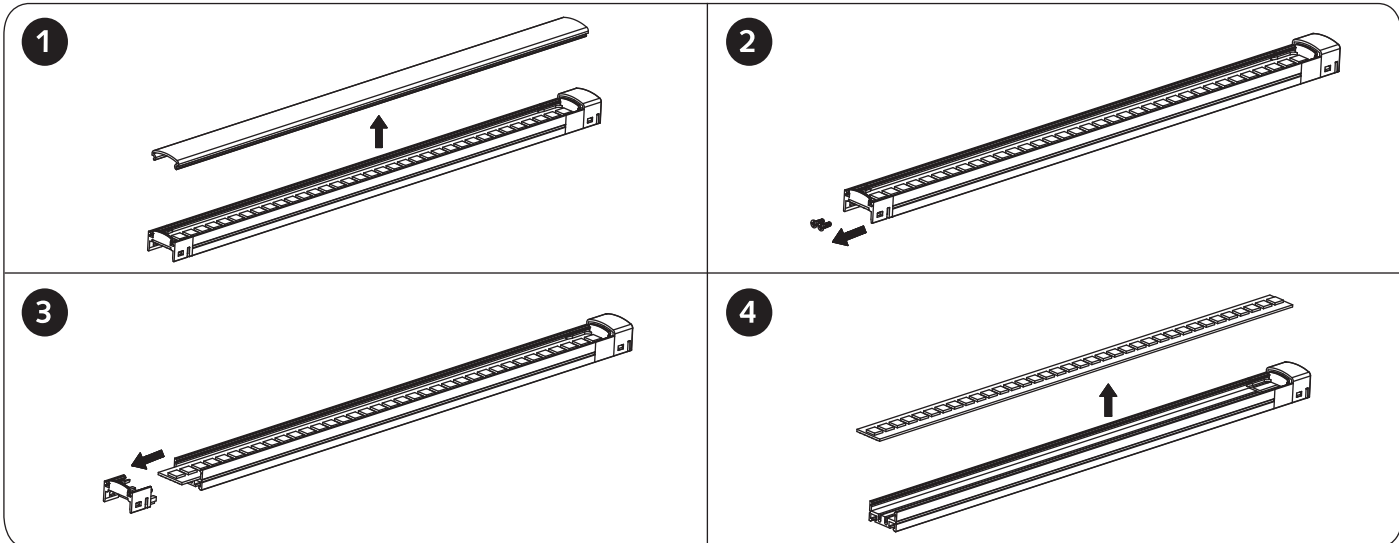

Instruction for Light Source Disassembly

ACHTUNG! Austausch von elektrischen Teilen, einschließlich Kabeln, darf nur von einem qualifizierten Elektriker durchgeführt werden. Die Lichtquelle in dieser Leuchte kann nur vom Hersteller oder andere autorisierte Person oder Werkstatt, ersetzt werden. Dieses Produkt enthält eine Lichtquelle der Energieeffizienzklasse 9974910-13: F, 9974914: G.

OBS! Udsiftning af elektriske dele, inklusive kabler må kun udføres af behørig elektriker. Lyskilden i dette armatur må kun udskiftes af producenten eller autoriseret værksted. Dette produkt indeholder en lyskilde med energieffektivitetsklasse 9974910-13: F, 9974914: G.

NOTE! Replacement of electrical parts, including cables, may only be carried out by a qualified electrician. The light source is non-user replaceable and must only be replaced by the manufacturer, its service agent or a similar qualified person. This product contains a light source of energy efficiency class 9974910-13: F, 9974914: G.

HUOM! Elektronisten komponenttien vaihtaminen, mukaan lukien johtimet ja kaapelit, tulee suorittaa vain valtuutetun sähköasentajan toimesta. Tämän valaisimen valonlähde saa vaihtaa vain valmistaja, valtuutettu huoltoliike tai vastaava valtuutettu henkilö. Tämä tuote sisältää valonlähteen, jonka energiätehokkuusluokka on 9974910-13: F, 9974914: G.

REMARQUE : Le remplacement des pièces électriques, y compris les câbles, ne peut être effectué que par un électricien qualifié. La source lumineuse ne peut pas être remplacée par l'utilisateur et doit uniquement être échangée par le fabricant, le service de maintenance agréé ou une personne qualifiée de ce type. Ce produit contient une source lumineuse dont l'efficacité énergétique est de catégorie 9974910-13: F, 9974914: G.

NOTA: La sostituzione delle parti elettriche, compresi i cavi, può essere eseguita solo da un elettricista qualificato. La sorgente luminosa non è sostituibile dall'utente e deve essere sostituita solo dal produttore, da un suo manutentore o da una persona analogamente qualificata. Questo prodotto contiene una sorgente luminosa con classe di efficienza energetica 9974910-13: F, 9974914: G.

OPMERKING: Vervanging van elektrische onderdelen, inclusief kabels, mag alleen worden uitgevoerd door een gekwalificeerde elektricien. De lichtbron kan niet door de gebruiker worden vervangen, dit mag uitsluitend worden gedaan door de fabrikant, de onderhoudsvertegenwoordiger of een gelijkwaardig gekwalificeerd persoon. Dit product bevat een lichtbron in energie-efficiëntieklasse 9974910-13: F, 9974914: G.

OBS! Bytte av elektriske deler, inkludert kabler, må kun utføres av en autorisert elektriker. Lyskilden i denne armaturen kan kun byttes av produsenten, autorisert serviceverksted eller lignende kvalifisert person. Dette produktet inneholder en lyskilde med energieffektivitetsklasse 9974910-13: F, 9974914: G.