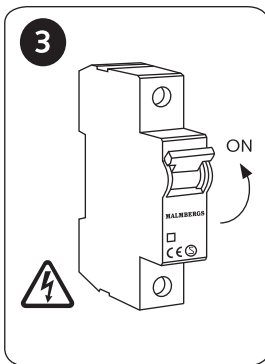

12.5 mm  
84 mm  
16.5 mm  
99 749 11  
Power: 1.1W

12.5 mm  
260 mm  
16.5 mm  
99 749 12  
Power: 3.5W

12.5 mm  
500 mm  
16.5 mm  
99 749 13  
Power: 6.5W

12.5 mm  
110 mm  
16.5 mm  
Flexible L Connector 80°-280°  
99 749 14  
Power: 1.2W