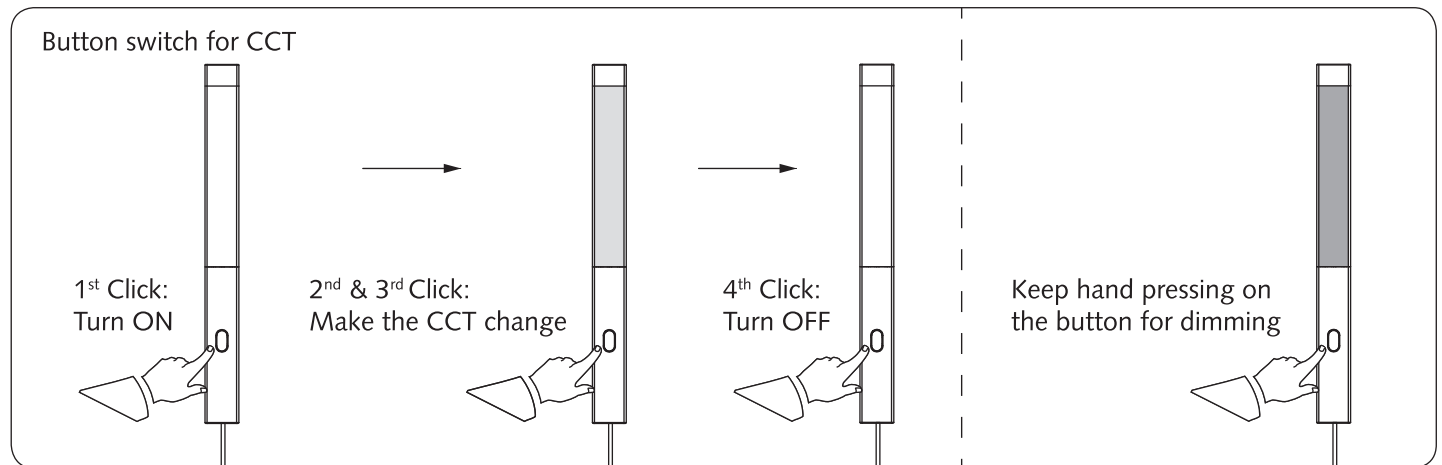

12.5 mm  
84 mm  
16.5 mm  
99 749 11  
Power: 1.1W

12.5 mm  
260 mm  
16.5 mm  
99 749 12  
Power: 3.5W

12.5 mm  
500 mm  
16.5 mm  
99 749 13  
Power: 6.5W

12.5 mm  
110 mm  
16.5 mm  
Flexible L Connector 80°-280°  
99 749 14  
Power: 1.2W