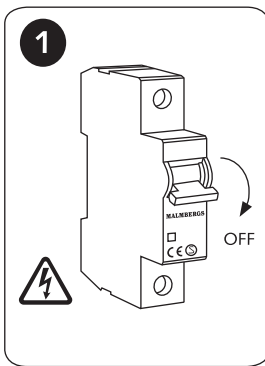

12.5 mm  
84 mm  
16.5 mm  
99 749 11  
Power: 1.1W

12.5 mm  
260 mm  
16.5 mm  
99 749 12  
Power: 3.5W

12.5 mm  
500 mm  
16.5 mm  
99 749 13  
Power: 6.5W

12.5 mm  
110 mm  
16.5 mm  
Flexible L Connector 80°-280°  
99 749 14  
Power: 1.2W