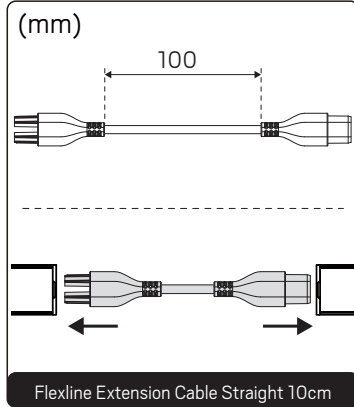

Installation-Surface