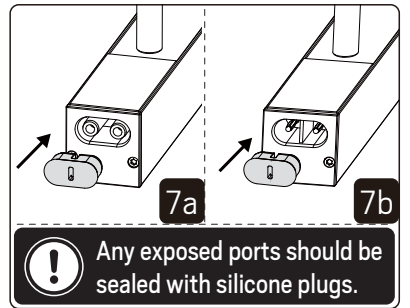

NOTE! Only change when fixture is OFF

Installation-Suspension

NOTE! To use the DIP switch, follow the above steps 2 and 3 of installation-surface. Suspension installation is only for Flexline 500/1000/2000.

Installation Examples

Switch Female must be paired with Switch Male exclusively, standalone use as an input port is prohibited.

Field-adjustable cable length. 0.2-4mm² 6-8mm

Flexline 300 / 500 / 1000 / 2000
Max. connection length for fixtures: 10m