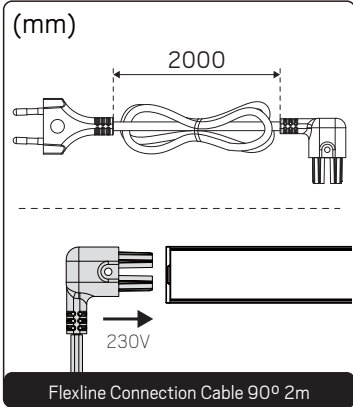

Installation-Surface