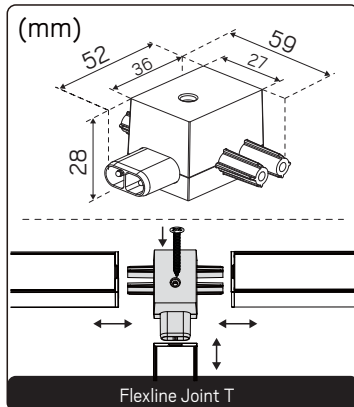

Installation-Surface