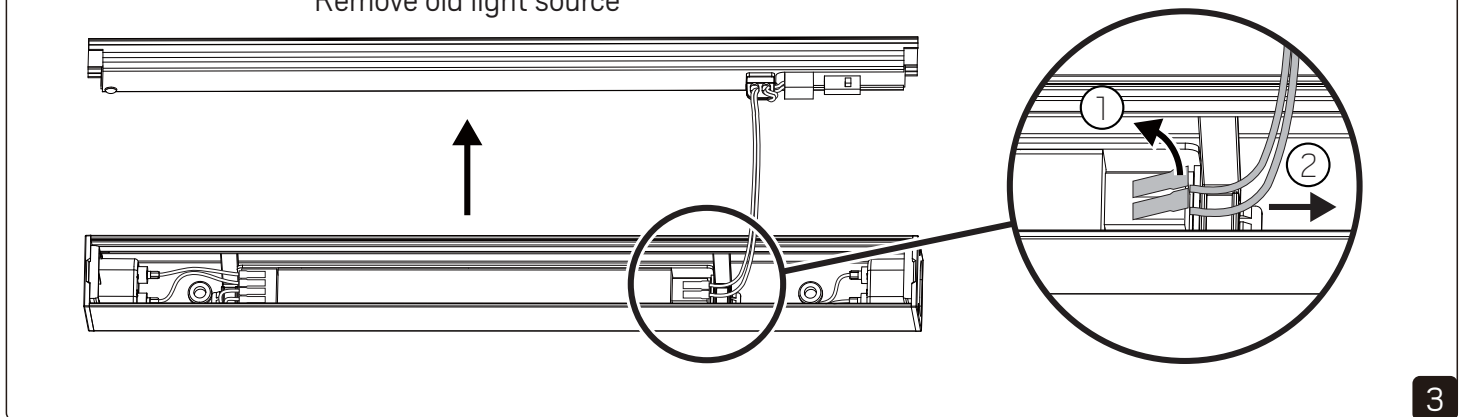

Remove old light source