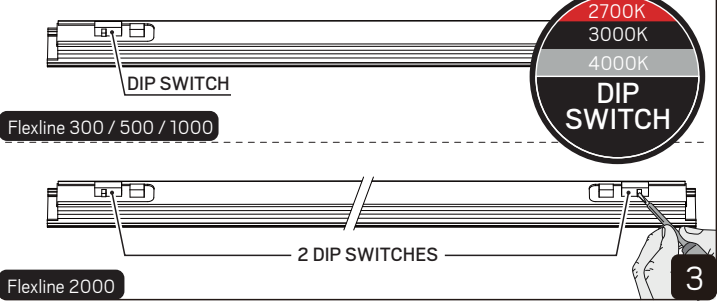

Dimmer test

Recommended dimmers at www.hidealite.com

Installation-Surface

DIP SWITCH ON LED MODULE

Factory setting: 3000K	2700K	3000K	4000K
Flexline 300 White	490 lm	495 lm	545 lm
Flexline 500 White	825 lm	830 lm	920 lm
Flexline 1000 White	1530 lm	1545 lm	1715 lm
Flexline 2000 White	3045 lm	3090 lm	3370 lm
Flexline 300 Black	410 lm	415 lm	460 lm
Flexline 500 Black	740 lm	745 lm	815 lm
Flexline 1000 Black	1350 lm	1360 lm	1485 lm
Flexline 2000 Black	2645 lm	2680 lm	2930 lm

NOTE! Only change when fixture is OFF

Installation-Suspension

NOTE! To use the DIP switch, follow the above steps 2 and 3 of installation-surface. Suspension installation is only for Flexline 500/1000/2000.

Installation Examples

Switch Female must be paired with Switch Male exclusively, standalone use as an input port is prohibited.

Field-adjustable cable length. 0.2-4mm² 6-8mm

Flexline 300 / 500 / 1000 / 2000
Max. connection length for fixtures: 10m