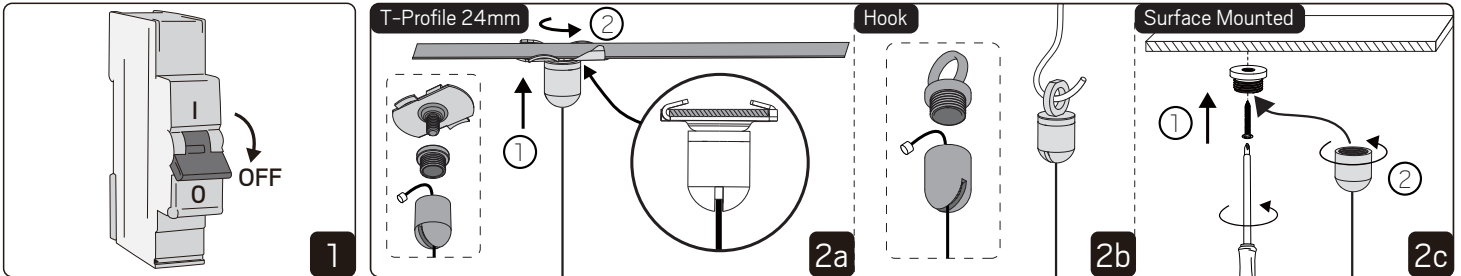

NOTE! Only change when fixture is OFF

Installation-Suspension

NOTE! To use the DIP switch, follow the above steps 2 and 3 of installation-surface. Suspension installation is only for Flexline 500/1000/2000.

Installation Examples

Switch Female must be paired with Switch Male exclusively, standalone use as an input port is prohibited.

Field-adjustable cable length. 0.2-4mm² 6-8mm

Flexline 300 / 500 / 1000 / 2000
Max. connection length for fixtures: 10m