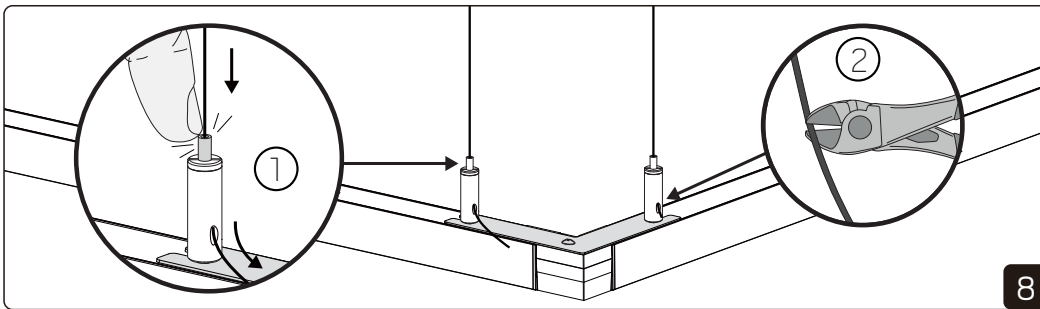

Installation Examples

Switch Female must be paired with Switch Male exclusively, standalone use as an input port is prohibited.

Field-adjustable cable length. 0.2-4mm² 6-8mm

Flexline 300 / 500 / 1000 / 2000
Max. connection length for fixtures: 10m