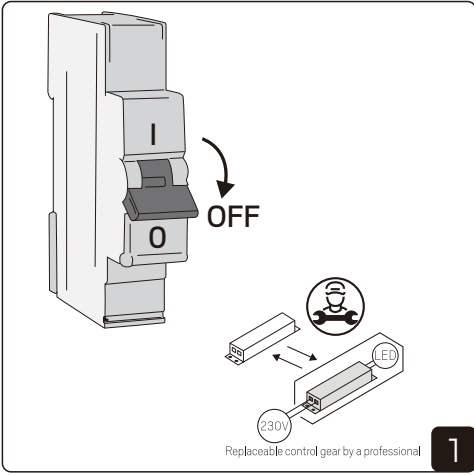

Installation Examples

Switch Female must be paired with Switch Male exclusively, standalone use as an input port is prohibited.

Field-adjustable cable length. 0.2-4mm² 6-8mm

Flexline 300 / 500 / 1000 / 2000
Max. connection length for fixtures: 10m

Replacement of light source

Remove old light source

Assemble the new light source

Make sure that all the wires are fully inserted into the interior of the lamp.

Replacement of control gear

Make sure that all the wires are fully inserted into the interior of the lamp.