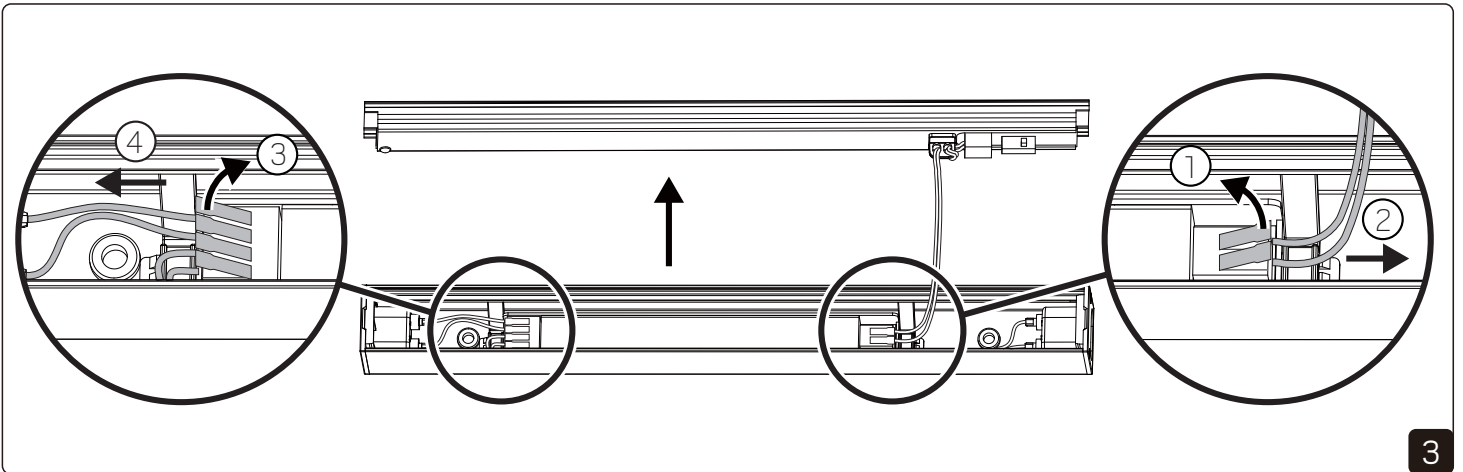

Installation Examples

Switch Female must be paired with Switch Male exclusively, standalone use as an input port is prohibited.

Field-adjustable cable length. 0.2-4mm² 6-8mm

Flexline 300 / 500 / 1000 / 2000
Max. connection length for fixtures: 10m

Replacement of light source

Remove old light source

Assemble the new light source

Make sure that all the wires are fully inserted into the interior of the lamp.

Replacement of control gear

Make sure that all the wires are fully inserted into the interior of the lamp.