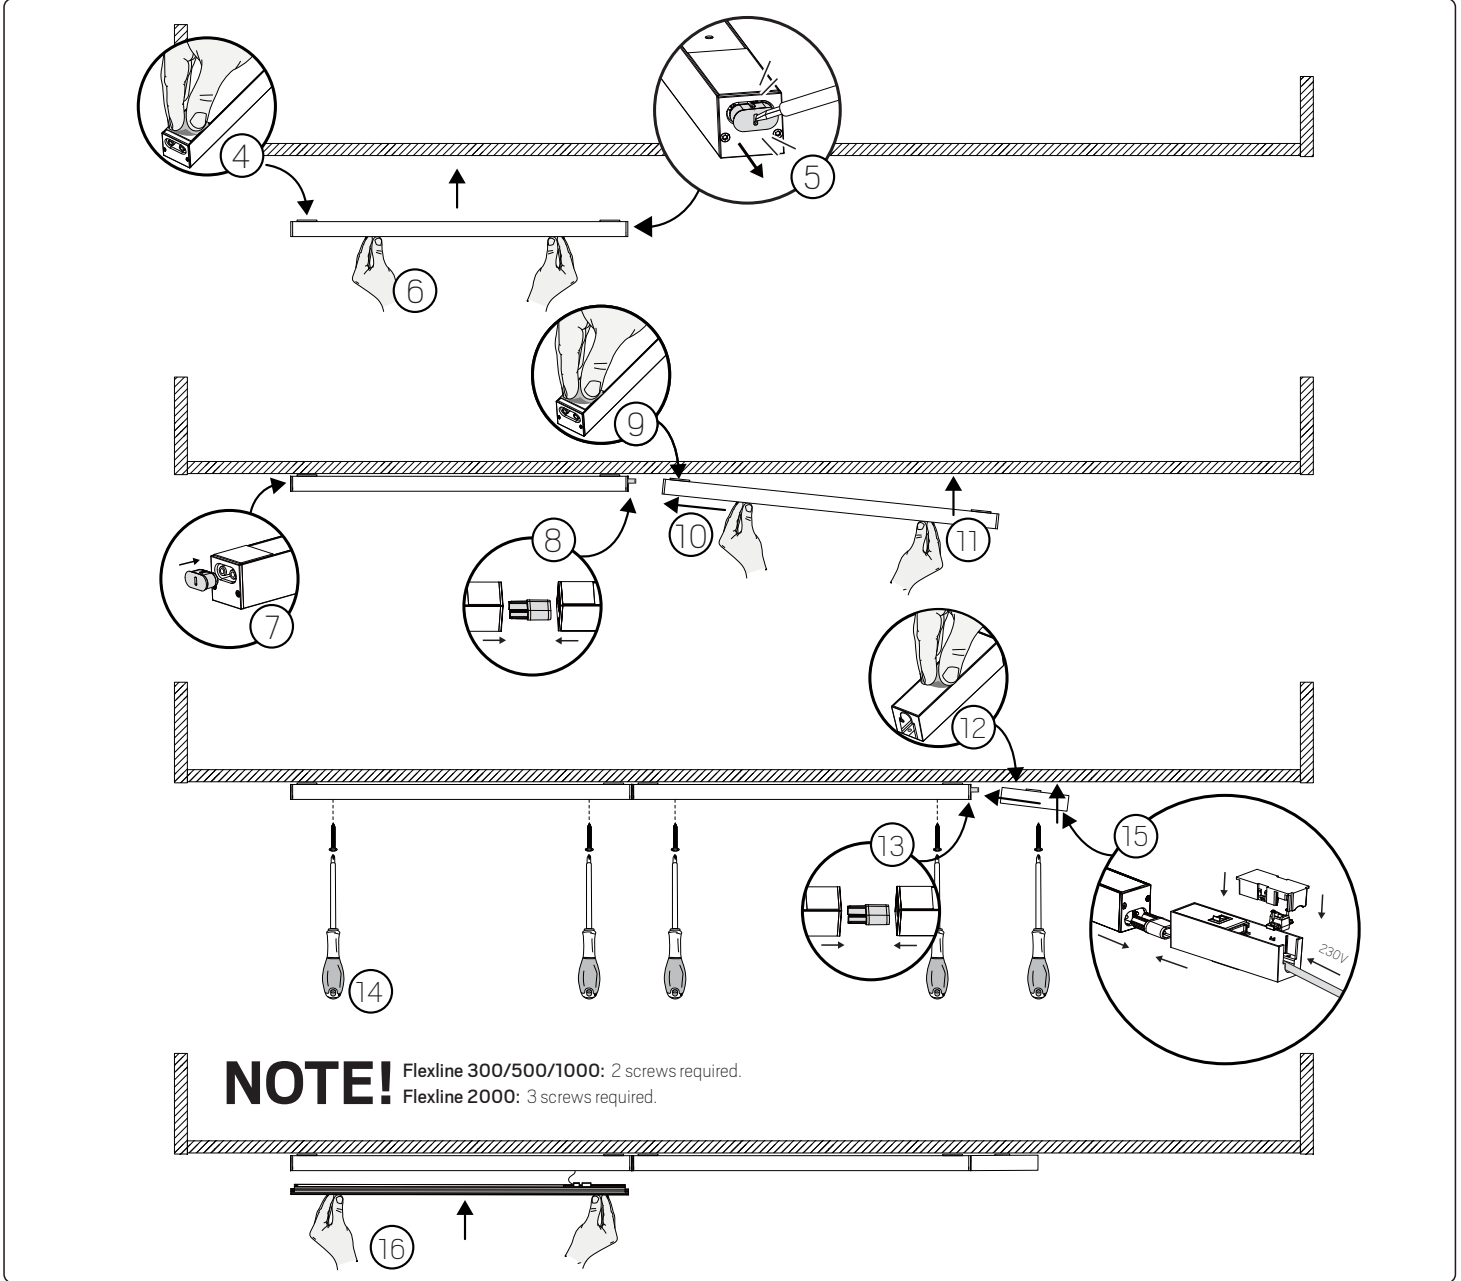

NOTE! Only change when fixture is OFF

Installation-Suspension

NOTE! To use the DIP switch, follow the above steps 2 and 3 of installation-surface. Suspension installation is only for Flexline 500/1000/2000.

Installation Examples

Switch Female must be paired with Switch Male exclusively, standalone use as an input port is prohibited.

Field-adjustable cable length. 0.2-4mm² 6-8mm

Flexline 300 / 500 / 1000 / 2000
Max. connection length for fixtures: 10m