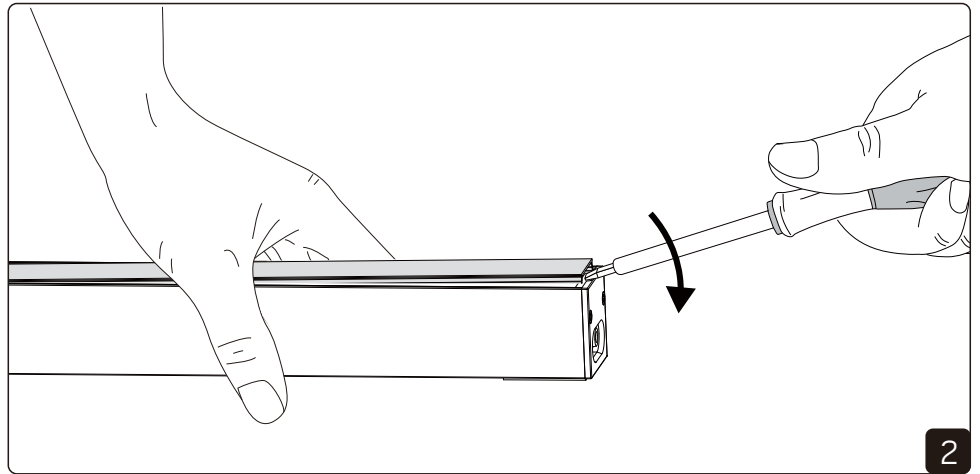

Replacement of light source