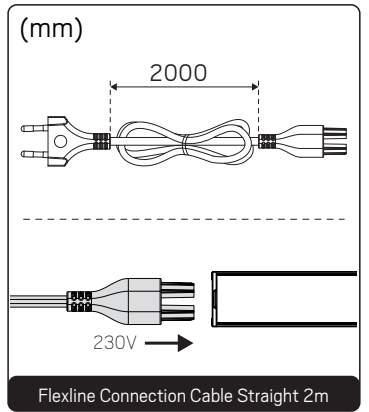

Installation-Surface