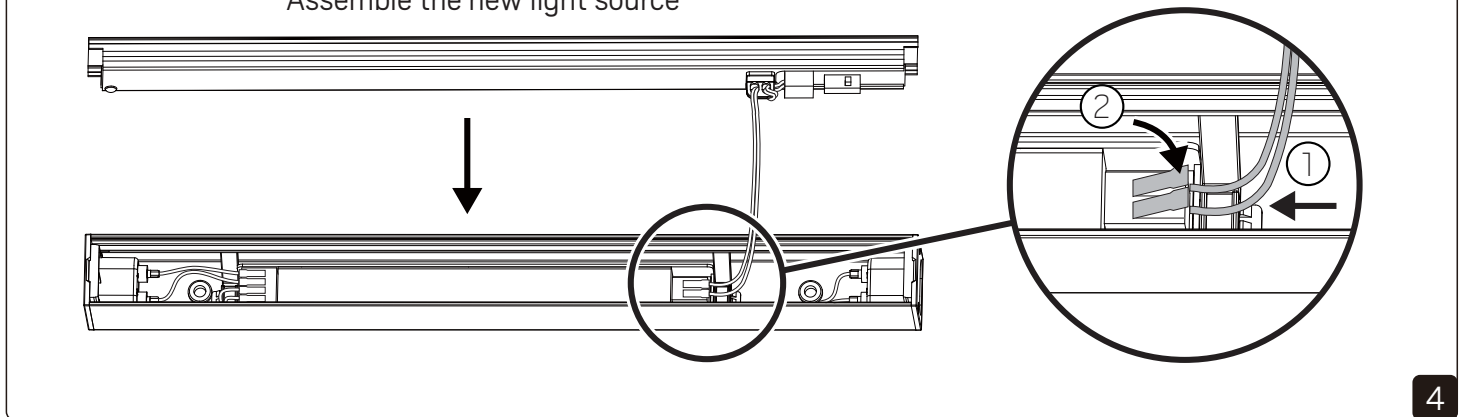

Assemble the new light source