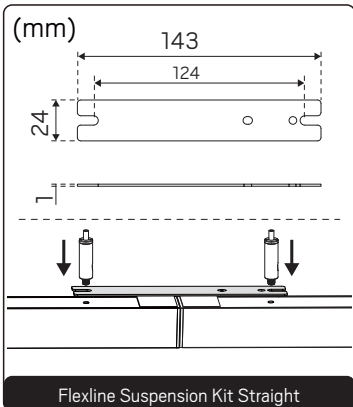

Installation-Surface