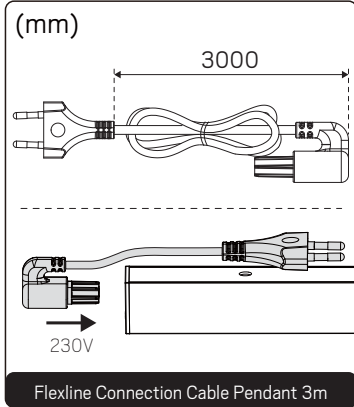

Installation-Surface