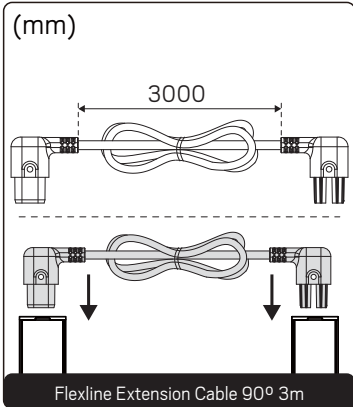

Installation-Surface