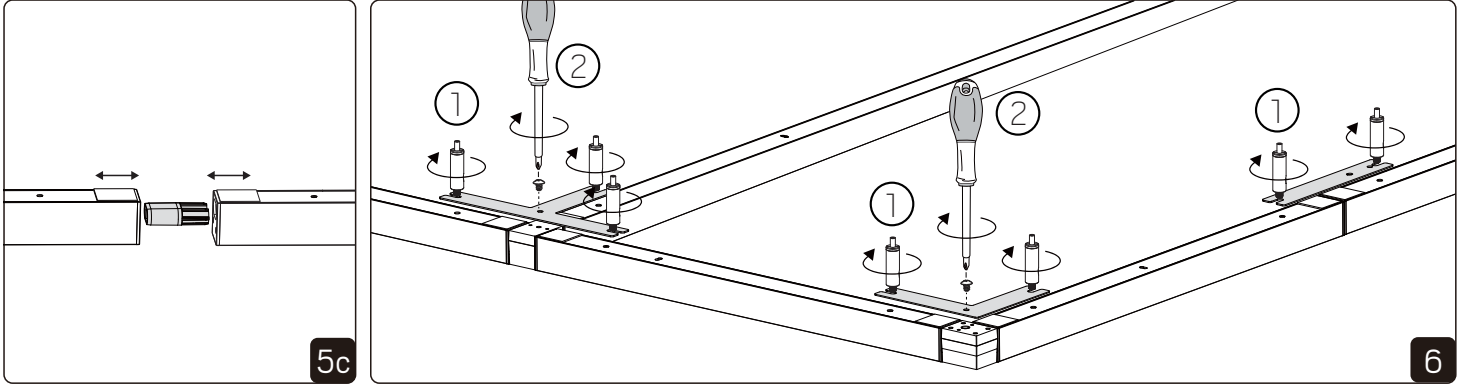

Installation Examples

Switch Female must be paired with Switch Male exclusively, standalone use as an input port is prohibited.

Field-adjustable cable length. 0.2-4mm² 6-8mm

Flexline 300 / 500 / 1000 / 2000
Max. connection length for fixtures: 10m