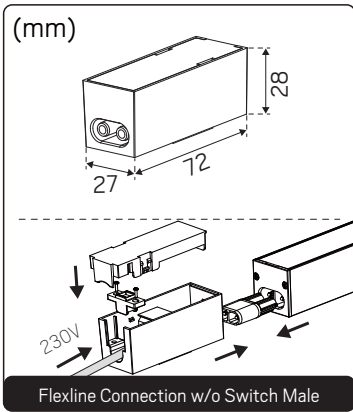

Installation-Surface