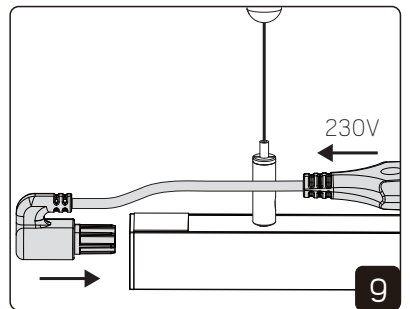

E-nr	Snro	El.nr	GTIN	Name
75 114 98	41 586 75	32 176 53	7392971153445	Flexline Extension Cable 90° 3m White
75 114 99	41 586 76	32 176 54	7392971153452	Flexline Extension Cable 90° 3m Black
75 115 00	41 586 77	32 176 55	7392971153469	Flexline Suspension Kit White
75 115 01	41 586 78	32 176 56	7392971153476	Flexline Suspension Kit Black
75 115 02	41 586 79	32 176 57	7392971153483	Flexline Suspension Kit L
75 115 03	41 586 80	32 176 58	7392971153490	Flexline Suspension Kit T
75 115 04	41 586 81	32 176 59	7392971153506	Flexline Suspension Kit Straight
75 115 05	41 586 82	32 176 60	7392971153513	Flexline Joint L White
75 115 06	41 586 83	32 176 61	7392971153520	Flexline Joint L Black
75 115 07	41 586 84	32 176 62	7392971153537	Flexline Joint T White
75 115 08	41 586 85	32 176 63	7392971153544	Flexline Joint T Black

NOTE! Only change when fixture is OFF

Installation-Suspension

NOTE! To use the DIP switch, follow the above steps 2 and 3 of installation-surface. Suspension installation is only for Flexline 500/1000/2000.

Installation Examples

Switch Female must be paired with Switch Male exclusively, standalone use as an input port is prohibited.

Field-adjustable cable length. 0.2-4mm² 6-8mm

Flexline 300 / 500 / 1000 / 2000
Max. connection length for fixtures: 10m