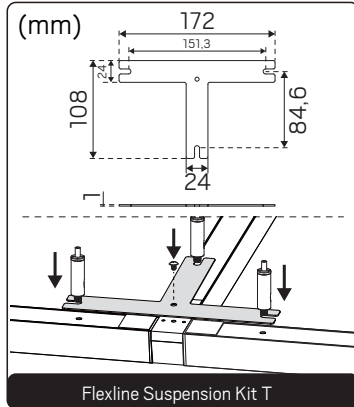

Installation-Surface