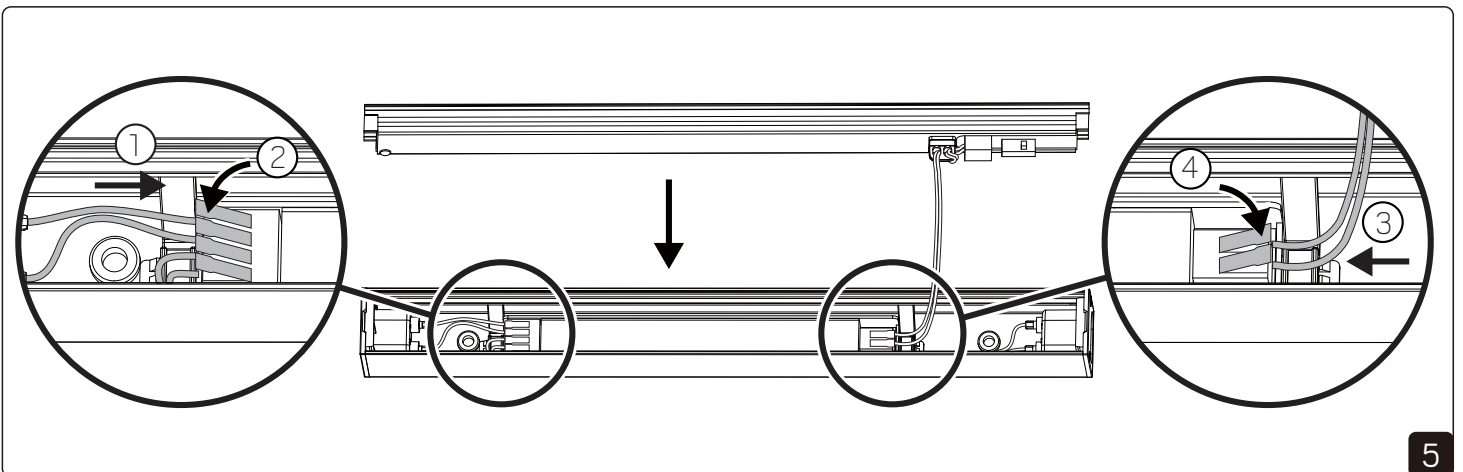

Installation Examples

Switch Female must be paired with Switch Male exclusively, standalone use as an input port is prohibited.

Field-adjustable cable length. 0.2-4mm² 6-8mm

Flexline 300 / 500 / 1000 / 2000
Max. connection length for fixtures: 10m

Replacement of light source

Remove old light source

Assemble the new light source

Make sure that all the wires are fully inserted into the interior of the lamp.

Replacement of control gear

Make sure that all the wires are fully inserted into the interior of the lamp.