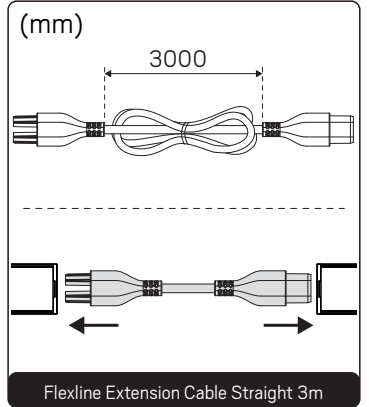

Installation-Surface