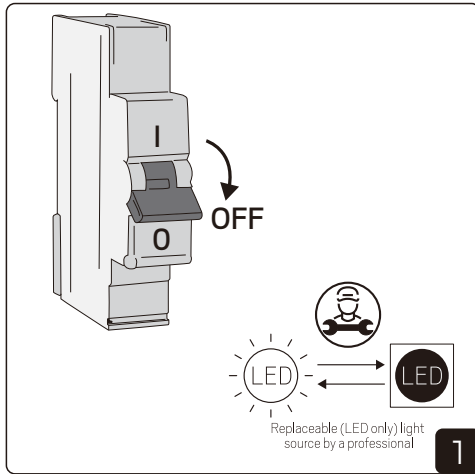

Replacement of light source