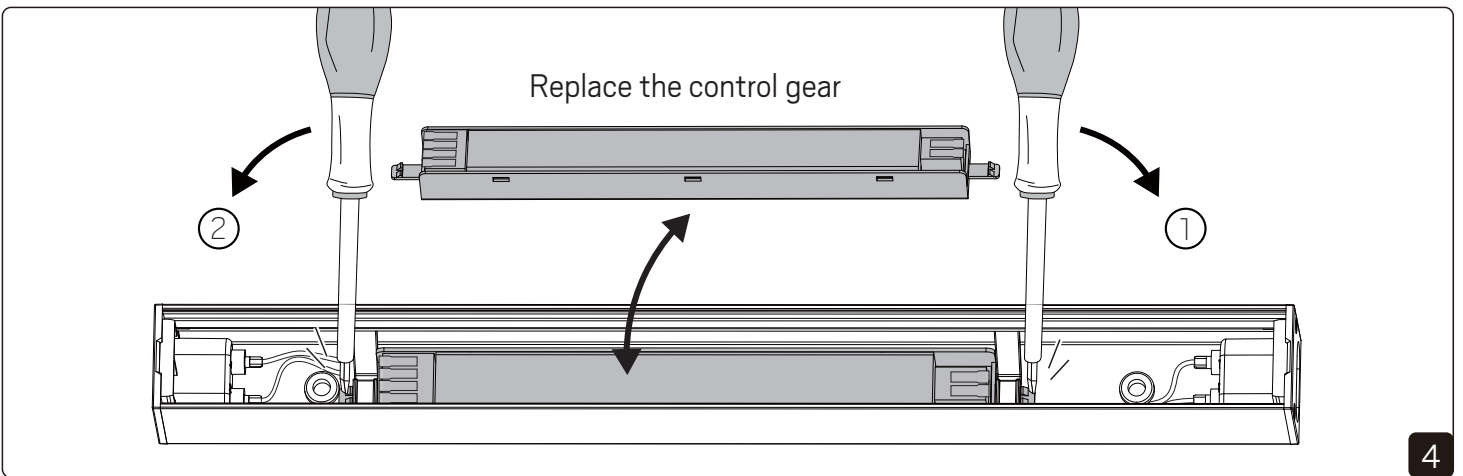

Installation Examples

Switch Female must be paired with Switch Male exclusively, standalone use as an input port is prohibited.

Field-adjustable cable length. 0.2-4mm² 6-8mm

Flexline 300 / 500 / 1000 / 2000
Max. connection length for fixtures: 10m

Replacement of light source

Remove old light source

Assemble the new light source

Make sure that all the wires are fully inserted into the interior of the lamp.

Replacement of control gear

Make sure that all the wires are fully inserted into the interior of the lamp.