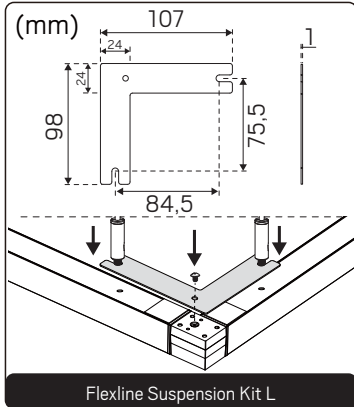

Installation-Surface