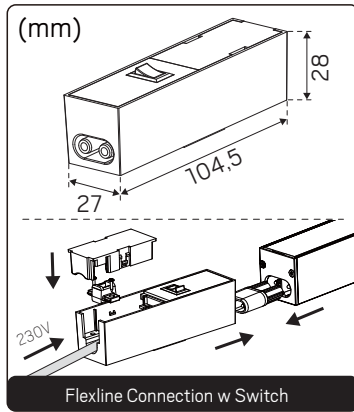

Installation-Surface