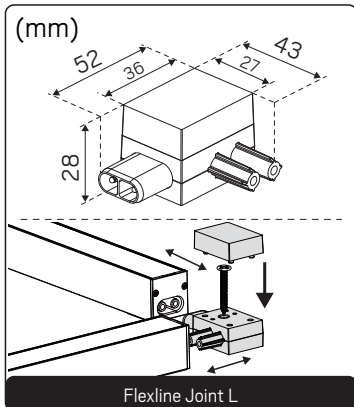

Installation-Surface