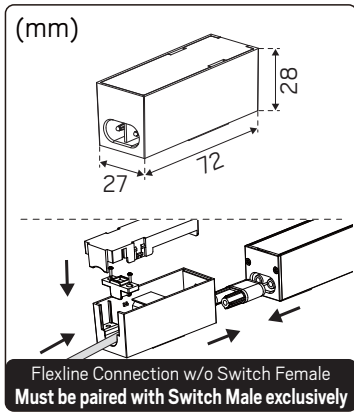

Installation-Surface