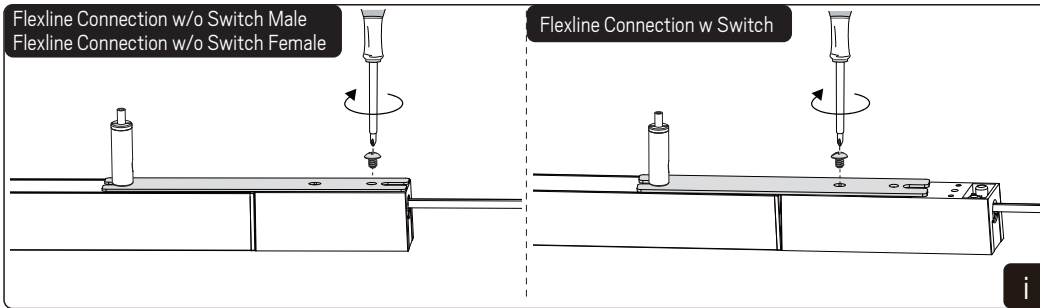

NOTE! Only change when fixture is OFF

Installation-Suspension

NOTE! To use the DIP switch, follow the above steps 2 and 3 of installation-surface. Suspension installation is only for Flexline 500/1000/2000.