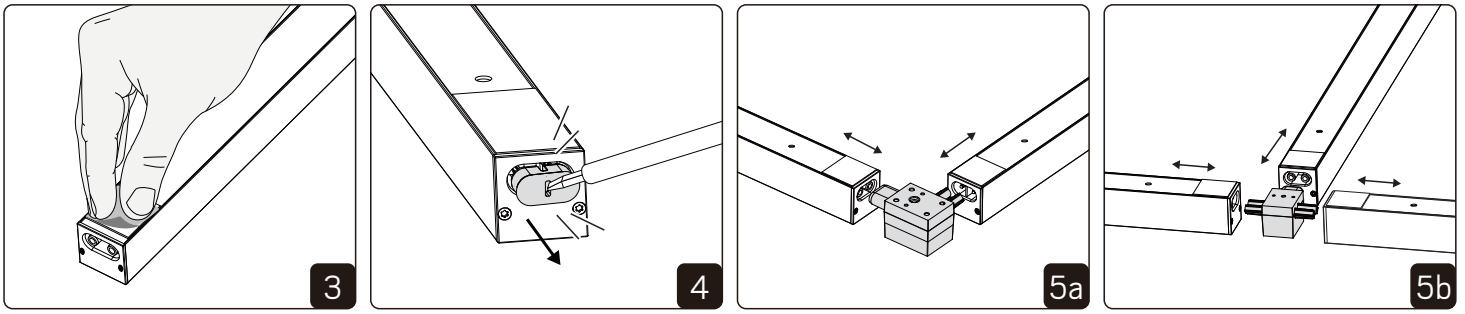

NOTE! Only change when fixture is OFF

Installation-Suspension

NOTE! To use the DIP switch, follow the above steps 2 and 3 of installation-surface. Suspension installation is only for Flexline 500/1000/2000.

Installation Examples

Switch Female must be paired with Switch Male exclusively, standalone use as an input port is prohibited.

Field-adjustable cable length. 0.2-4mm² 6-8mm

Flexline 300 / 500 / 1000 / 2000
Max. connection length for fixtures: 10m