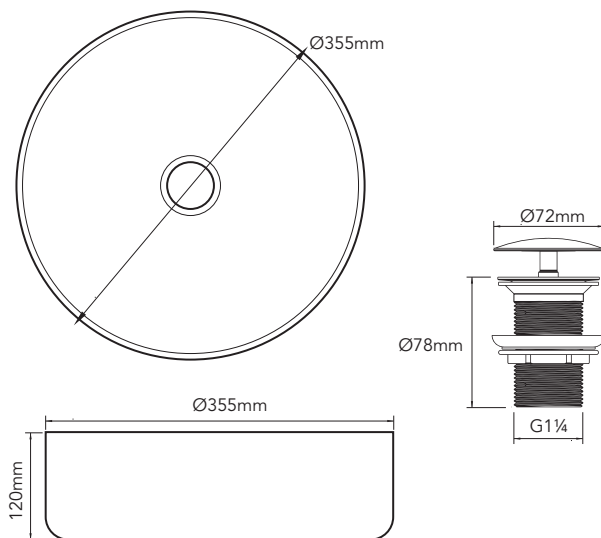

Jungbörn®

SERIES TESSERA 35 marble

Art.-Nr.: 10712930

A

A1

B

B1

B2